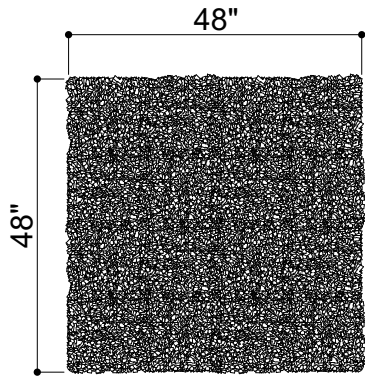

SOFT LEAF

PERSPECTIVE VIEW

SOFT LEAF

② ELEVATION 2

SOFT LEAF

GREENERY CONFIGURATIONS

Trimmed 100% Density

Lush 50% Density